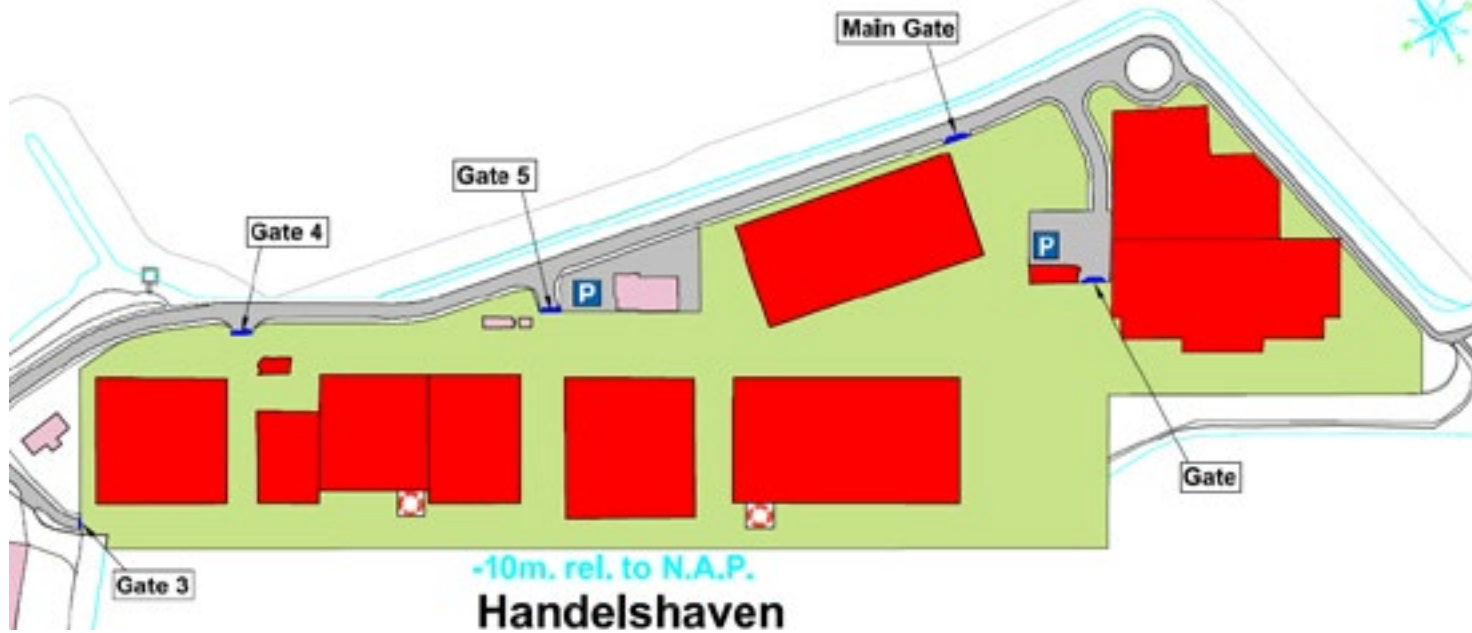

Port equipment

Harbour cranes on rail	tot 30 t capaciteit
Forklifts	tot 28 t capaciteit
Additional equipment/crane capacity upon request	

Rail connections

Total length of single track	300 meter
Additional side tracks	1
Length of side tracks	200 meter

Storage area

Number of warehouses 25
 Number of insulated warehouses 25
 Total covered area 50.000 m²
 Total storage area outside 80.000 m²

Bulkterminal

Number of warehouses 12
 Number of insulated warehouses 12
 Total covered area 19.000 m²

All bulk terminal warehouses connected to quay with conveyor belts

Rail connections

Total length of single track 500 meter
 Additional side tracks 2
 Length of side tracks 200 meter

CERTIFICERING

The Wagenborg Stevedoring Terminal/Wagenborg Stevedoring are certified according to ISPS, AEO, SKAL, GMP+B3, ISO9001 and ISO14001.